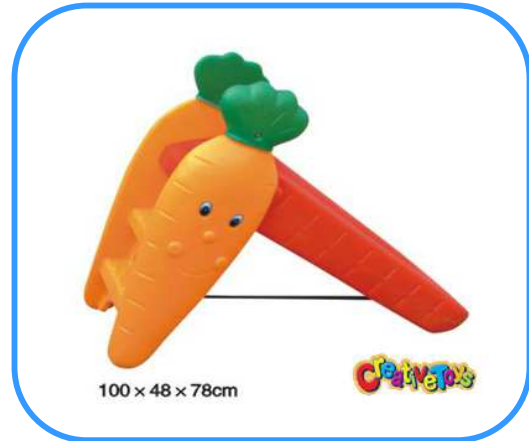

Size: 100x48x78cm

Play age: 2-15 age

Suit for amusement park, kindergarten,
pre-school, residential area, family

Material:

Plastic parts: LLDPE plastic, food plastic.

Feature:

- 1). Create a wonderland with slide that will let kids enjoy the time and have a fun all days.
- 2). It's much smaller than playground equipment, it don't takes much space, and it's easy to move.
- 3). They're beautifully crafted to blend with any landscape.