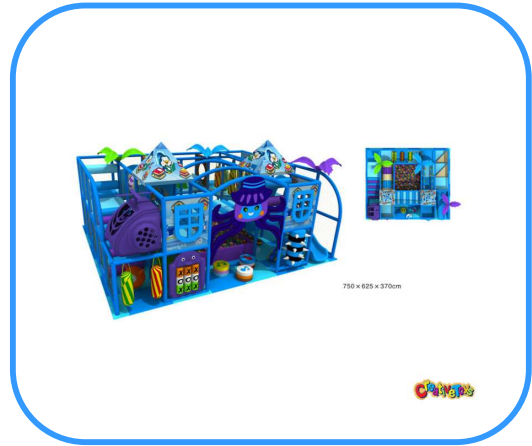

Model no: CT83531

Size: 750x625x370cm

Play age: 3-12

Usage: school, family room, KFC, mall, super market and education organization etc.

Playground components:

Plastic slides, Ocean ball pools, Trampoline, Space tunnels, Platforms, Bridges, Swings, Soft plays, Panels, Ladders, Handrails etc.

Material:

A. Plastic components: made of LLDPE- Linear low density polyethylene, rotational mould.

B. Post: galvanized-steel tubes with diameter 48mm, thickness 1.5mm (corrosion resistant coating on the interior of the tube, with galvanized coating applied to exterior of the tube to eliminate rusting)

Function:

Jump,climb,drill,slip,roll etc.

Purpose:

It can adequately cultivate children's thinking ability and overcoming difficulties ability. Take the spirit of positive, can play the role of physical exercise. It's very fond of amusement facilities for children